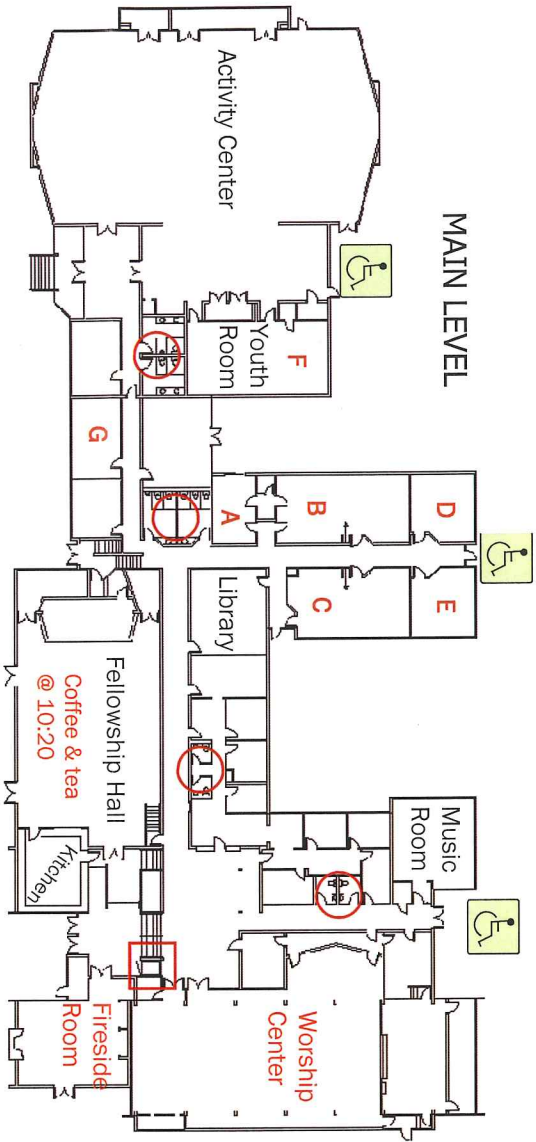

2nd Avenue

MAIN LEVEL

LOWER LEVEL

3rd Avenue

SUNDAY MORNING

Worship 8:00
Fireside Room

9:15 11:00

Children

Infants **A**
 Toddlers **B**
 Preschool **A B C**
 Elementary **D&E**
 Middle School (6-8) **F**
 High School (9-12) **G**
 @ 10:15

 Wheelchair Lift

 Restrooms